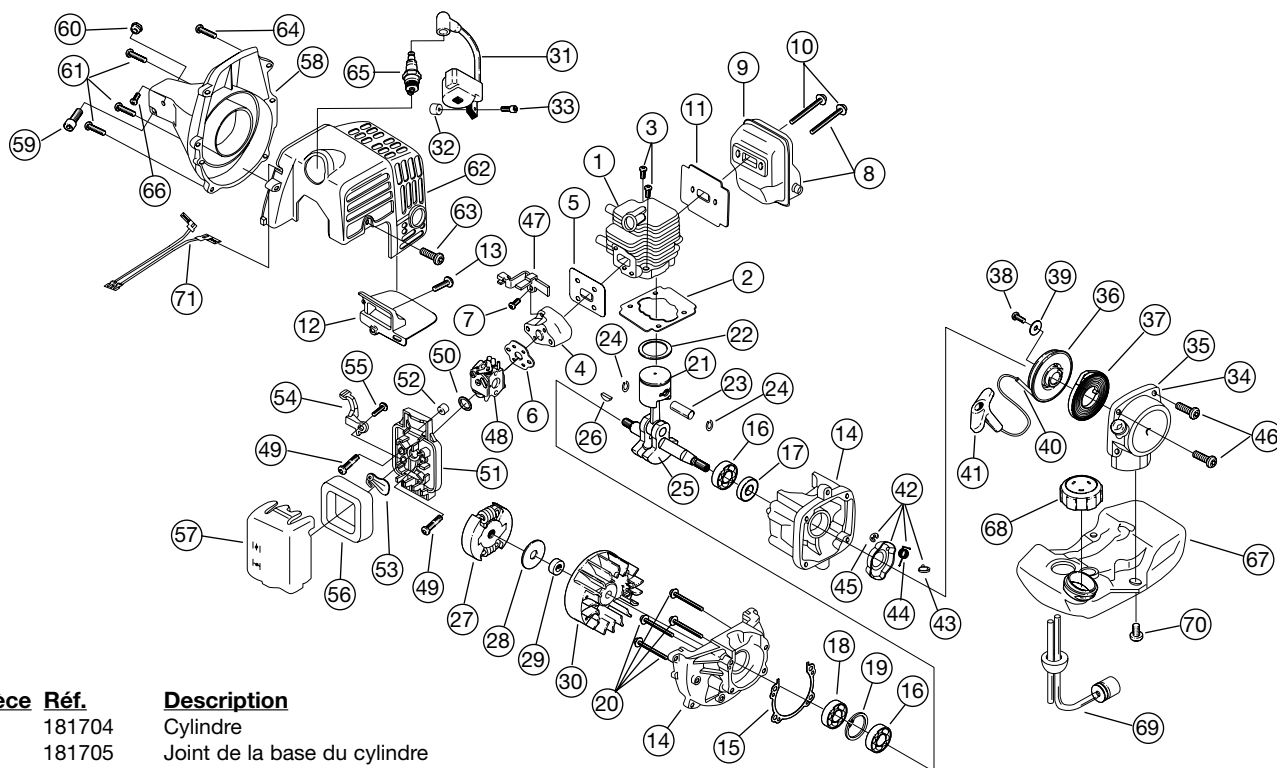

PIÈCES DU MOTEUR – MODÈLE TROY-BILT TB3000

Pièce	Réf.	Description
1	181704	Cylindre
2	181705	Joint de la base du cylindre
3	181706	Boulon
4	181707	Isolateur
5	181708	Joint de l'isolateur
6	181709	Joint du carburateur
7	181710	Vis et Rondelle
8	181711	Ens. du silencieux (comprend les pièces 9 et 10)
9	181712	Silencieux
10	181713	Vis
11	181714	Joint de silencieux
12	181715	Plaque du silencieux
13	181716	Vis
14	181717	Ens. du carter moteur (comprend les pièces 15-19, et 25)
15	181718	Joint de carter-moteur
16	181719	Roulement à billes
17	181720	Joint pare-huile
18	181721	Joint pare-huile
19	181722	Anneau élastique
20	181723	Vis
21	181724	Piston
22	181725	Anneau
23	181726	Axe de piston
24	181727	Anneau élastique
25	181728	Vilebrequin
26	181729	Clé
27	181730	Embrayage
28	181074	Rondelle d'embrayage
29	181731	Entretoise
30	181732	Ens. du rotor
31	181733	Ens. de module (comprend les pièces 32 et 33)
32	181734	Entretoise
33	181735	Vis
34	181777	Démarrateur complet (comprend les pièces 35-41)
35	181737	Boîtier du démarrage
36	181738	Poulie
37	181739	Ressort
38	181740	Vis
39	181741	Rondelle
40	181742	Corde

Pièce	Réf.	Description
41	181743	Poignée de traction
42	182118	Poulie complète (comprend les pièces 43-45)
43	181745	Rochet
44	181746	Ressort
45	181747	Bague de retenue
46	181716	Vis
47	181748	Support d'accélérateur
48	181749	Carburateur (comprend la poire d'amorçage)
49	181750	Vis
50	181751	Joint torique
51	181752	Ens. du filtre à air (comprend les pièces 52-55)
52	181753	Manchon
53	181754	Papillon d'étrangleur
54	181755	Levier d'étrangleur
55	181756	Vis
56	181757	Filtre à air
57	181758	Couvercle de filtre à air
58	182834	Carter d'embrayage
59	182844	Vis
60	182031	Écrou
61	181762	Vis
62	182835	Couvercle du moteur
63	181716	Vis
64	181762	Vis
65	181765	Bougie
66	182844	Vis
67	181774	Réservoir de carburant (comprend la pièce 70)
68	180000	Ens. bouchon du réservoir d'essence
69	181767	Ens. de conduite de carburant
70	181768	Vis
71	181769	Ens. du fil de connexion
*	181696	Pare-étincelles
*	181701	Poire d'amorçage
*	181702	Kit de réparation de carburateur
*	181703	Kit de réparation de joint/membrane

* Pièces non illustrées